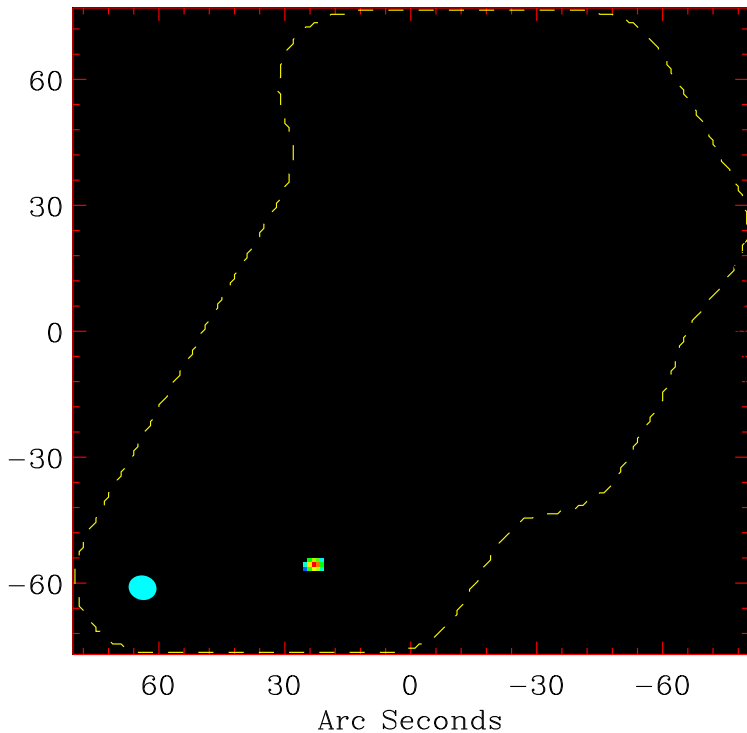

Intensity [JY/BEAM.KM/S]

0.11 0.12 0.13 0.14 0.15 0.16 0.17

Velocity Field [KM/S]

292.38 292.40 292.42 292.44

Arc Seconds

Arc Seconds

Intensity [JY/BEAM.KM/S]

Velocity Field [KM/S]

Intensity [JY/BEAM.KM/S]

Velocity Field [KM/S]

Intensity [JY/BEAM.KM/S]

0.0 0.2 0.4 0.6 0.8

Velocity Field [KM/S]

276 279 282 285 288 291

Arc Seconds

Arc Seconds