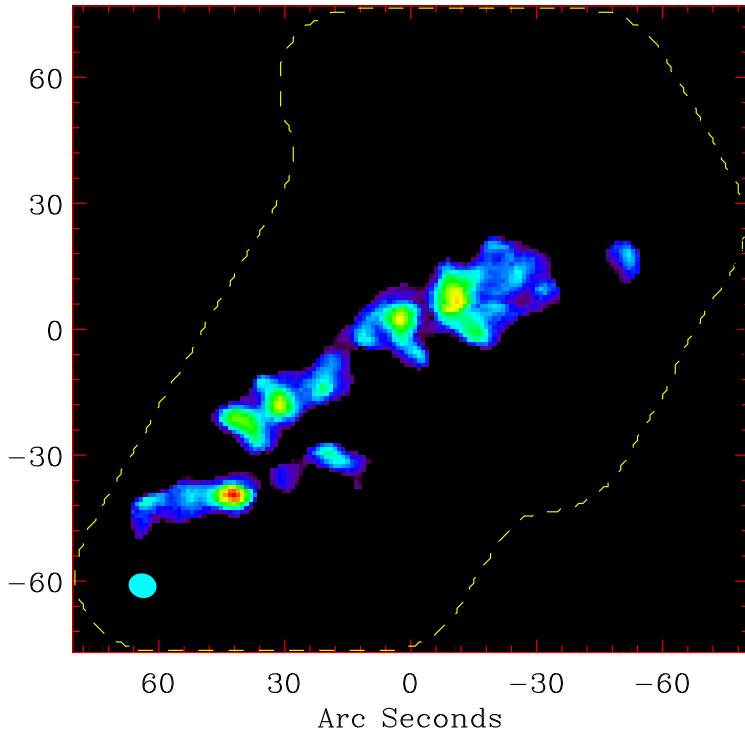

Intensity [JY/BEAM.KM/S]

Velocity Field [KM/S]

Intensity [JY/BEAM.KM/S]

0.0 0.2 0.4 0.6 0.8

Velocity Field [KM/S]

276 279 282 285 288 291

Arc Seconds

Arc Seconds

n44.r2\_hcn\_dil.mom01.eps

Intensity [JY/BEAM.KM/S]

0.26 0.28 0.30 0.32 0.34 0.36 0.38

Velocity Field [KM/S]

282.76 282.78 282.80 282.82

Arc Seconds

45 30 15 0 -15 -30 -45

Arc Seconds