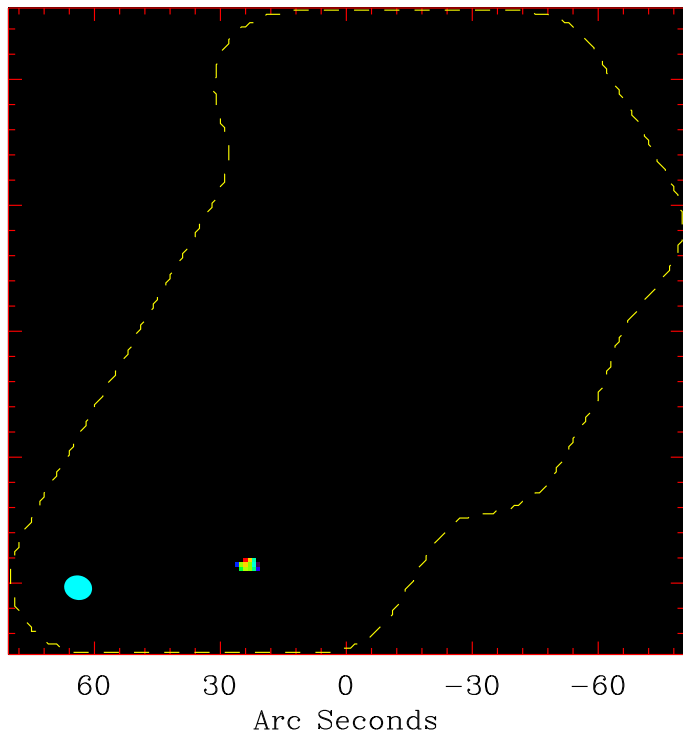

Intensity [JY/BEAM.KM/S]

0.11 0.12 0.13 0.14 0.15 0.16 0.17

Velocity Field [KM/S]

292.38 292.40 292.42 292.44

Arc Seconds

Arc Seconds

Intensity [JY/BEAM.KM/S]

Velocity Field [KM/S]

Intensity [JY/BEAM.KM/S]

Velocity Field [KM/S]

Intensity [JY/BEAM.KM/S]

0.0 0.2 0.4 0.6 0.8

Velocity Field [KM/S]

276 279 282 285 288 291

Arc Seconds

Arc Seconds

n44.r2\_hcn\_dil.mom01.eps

Intensity [JY/BEAM.KM/S]

0.26 0.28 0.30 0.32 0.34 0.36 0.38

Velocity Field [KM/S]

282.76 282.78 282.80 282.82

Arc Seconds

45 30 15 0 -15 -30 -45

Arc Seconds