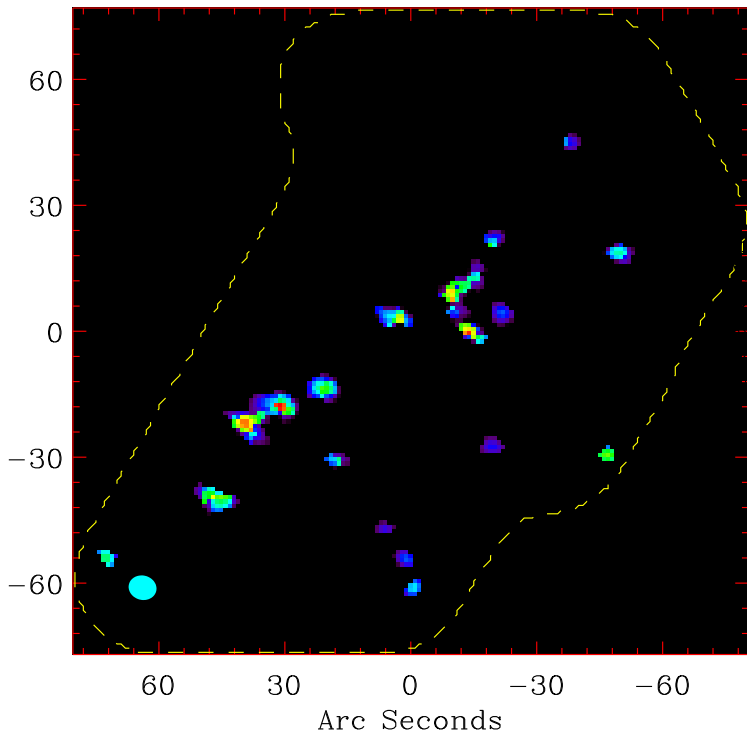

Intensity [JY/BEAM.KM/S]

0.11 0.12 0.13 0.14 0.15 0.16 0.17

Velocity Field [KM/S]

292.38 292.40 292.42 292.44

Arc Seconds

Arc Seconds

Intensity [JY/BEAM.KM/S]

Velocity Field [KM/S]

Intensity [JY/BEAM.KM/S]

Velocity Field [KM/S]

Intensity [JY/BEAM.KM/S]

0.0 0.2 0.4 0.6 0.8

Velocity Field [KM/S]

276 279 282 285 288 291

Arc Seconds

Arc Seconds