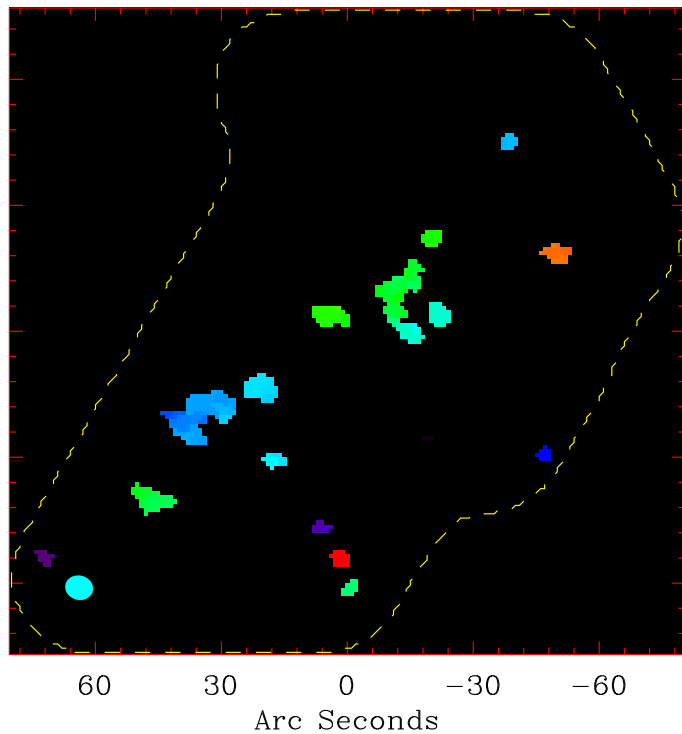

Intensity [JY/BEAM.KM/S]

0.11 0.12 0.13 0.14 0.15 0.16 0.17

Velocity Field [KM/S]

292.38 292.40 292.42 292.44

Arc Seconds

Arc Seconds

Intensity [JY/BEAM.KM/S]

Velocity Field [KM/S]

Intensity [JY/BEAM.KM/S]

Velocity Field [KM/S]

Intensity [JY/BEAM.KM/S]

0.0 0.2 0.4 0.6 0.8

Velocity Field [KM/S]

276 279 282 285 288 291

Arc Seconds

Arc Seconds