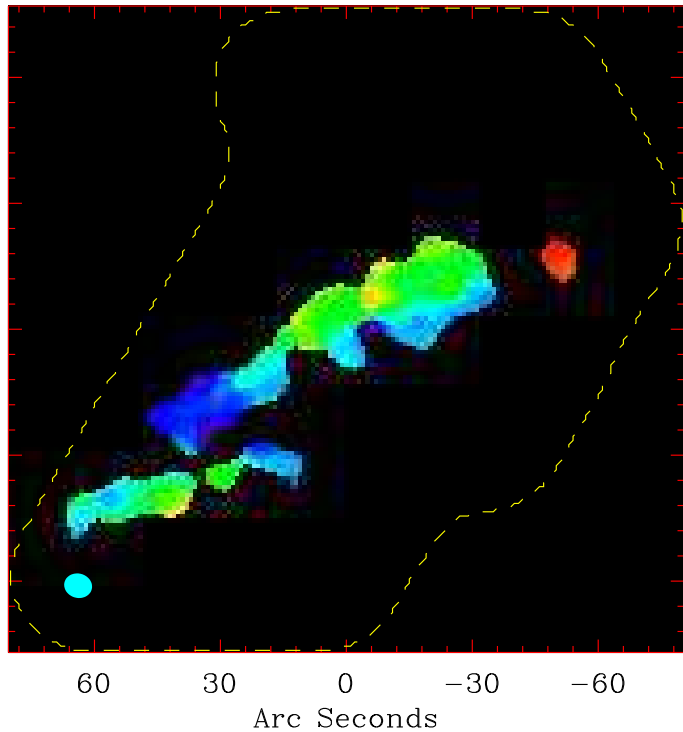

Intensity [JY/BEAM.KM/S]

0.11 0.12 0.13 0.14 0.15 0.16 0.17

Velocity Field [KM/S]

292.38 292.40 292.42 292.44

Arc Seconds

Arc Seconds

Intensity [JY/BEAM.KM/S]

Velocity Field [KM/S]

Intensity [JY/BEAM.KM/S]

Velocity Field [KM/S]

Intensity [JY/BEAM.KM/S]

0.0 0.2 0.4 0.6 0.8

Velocity Field [KM/S]

276 279 282 285 288 291

Arc Seconds

Arc Seconds

n44.r2\_hcn\_dil.mom01.eps

Intensity [JY/BEAM.KM/S]

0.26 0.28 0.30 0.32 0.34 0.36 0.38

Velocity Field [KM/S]

282.76 282.78 282.80 282.82

Arc Seconds

45 30 15 0 -15 -30 -45

Arc Seconds