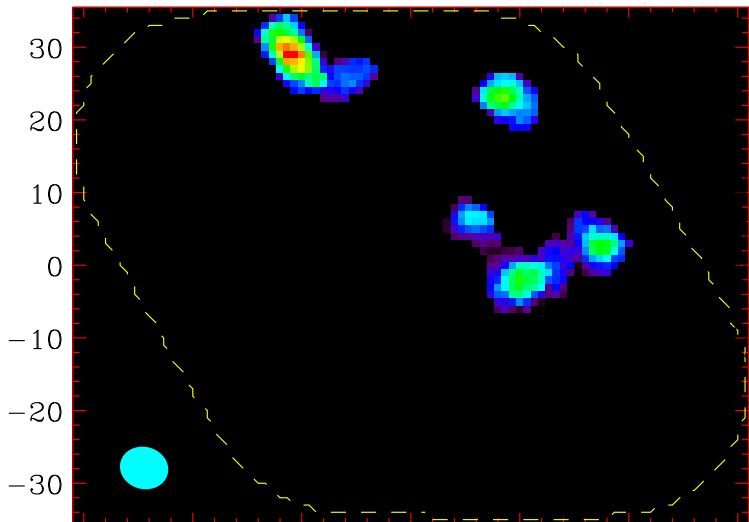

45 30 15 0 -15 -30 -45

Arc Seconds

n44.r2\_hcn\_smo.mom01.eps

Intensity [JY/BEAM.KM/S]

Velocity Field [KM/S]

Arc Seconds

45 30 15 0 -15 -30 -45  
Arc Seconds

45 30 15 0 -15 -30 -45  
Arc Seconds

n44.r2\_hcop\_dil.mom01.eps

Intensity [JY/BEAM.KM/S]

Velocity Field [KM/S]

0.10 0.15 0.20 0.25 0.30 0.35

273.0 273.5 274.0 274.5 275.0 275.5 276.0

Arc Seconds

45 30 15 0 -15 -30 -45

45 30 15 0 -15 -30 -45