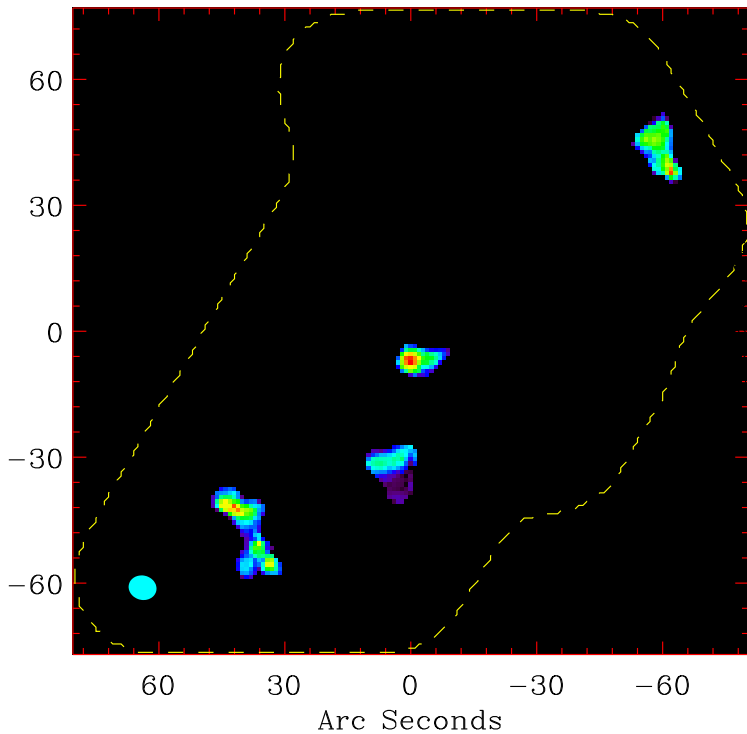

Intensity [JY/BEAM.KM/S]

0.11 0.12 0.13 0.14 0.15 0.16 0.17

Velocity Field [KM/S]

292.38 292.40 292.42 292.44

Arc Seconds

Arc Seconds

Intensity [JY/BEAM.KM/S]

Velocity Field [KM/S]

Intensity [JY/BEAM.KM/S]

Velocity Field [KM/S]

Intensity [JY/BEAM.KM/S]

0.0 0.2 0.4 0.6 0.8

Velocity Field [KM/S]

276 279 282 285 288 291

Arc Seconds

Arc Seconds