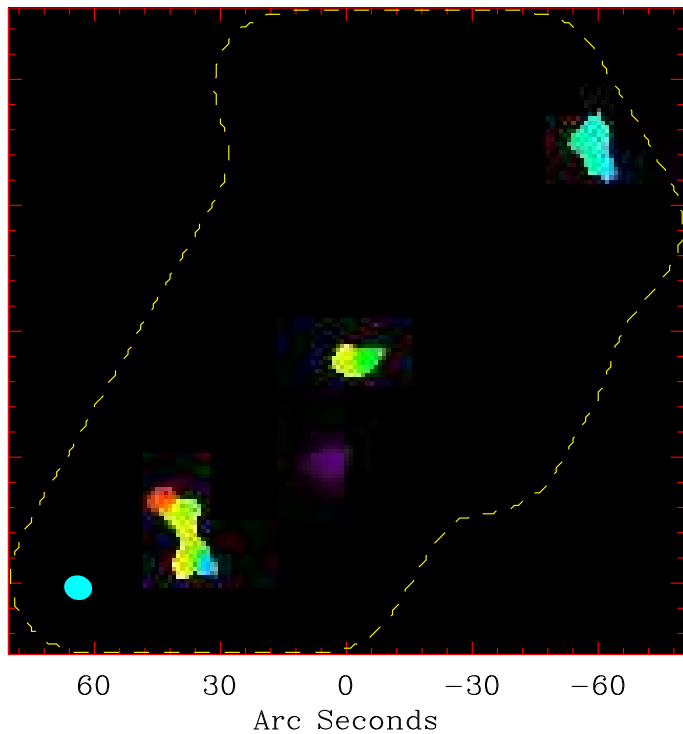

Intensity [JY/BEAM.KM/S]

0.11 0.12 0.13 0.14 0.15 0.16 0.17

Velocity Field [KM/S]

292.38 292.40 292.42 292.44

Arc Seconds

Arc Seconds

Intensity [JY/BEAM.KM/S]

Velocity Field [KM/S]

Intensity [JY/BEAM.KM/S]

Velocity Field [KM/S]

Intensity [JY/BEAM.KM/S]

0.0 0.2 0.4 0.6 0.8

Velocity Field [KM/S]

276 279 282 285 288 291

Arc Seconds

Arc Seconds