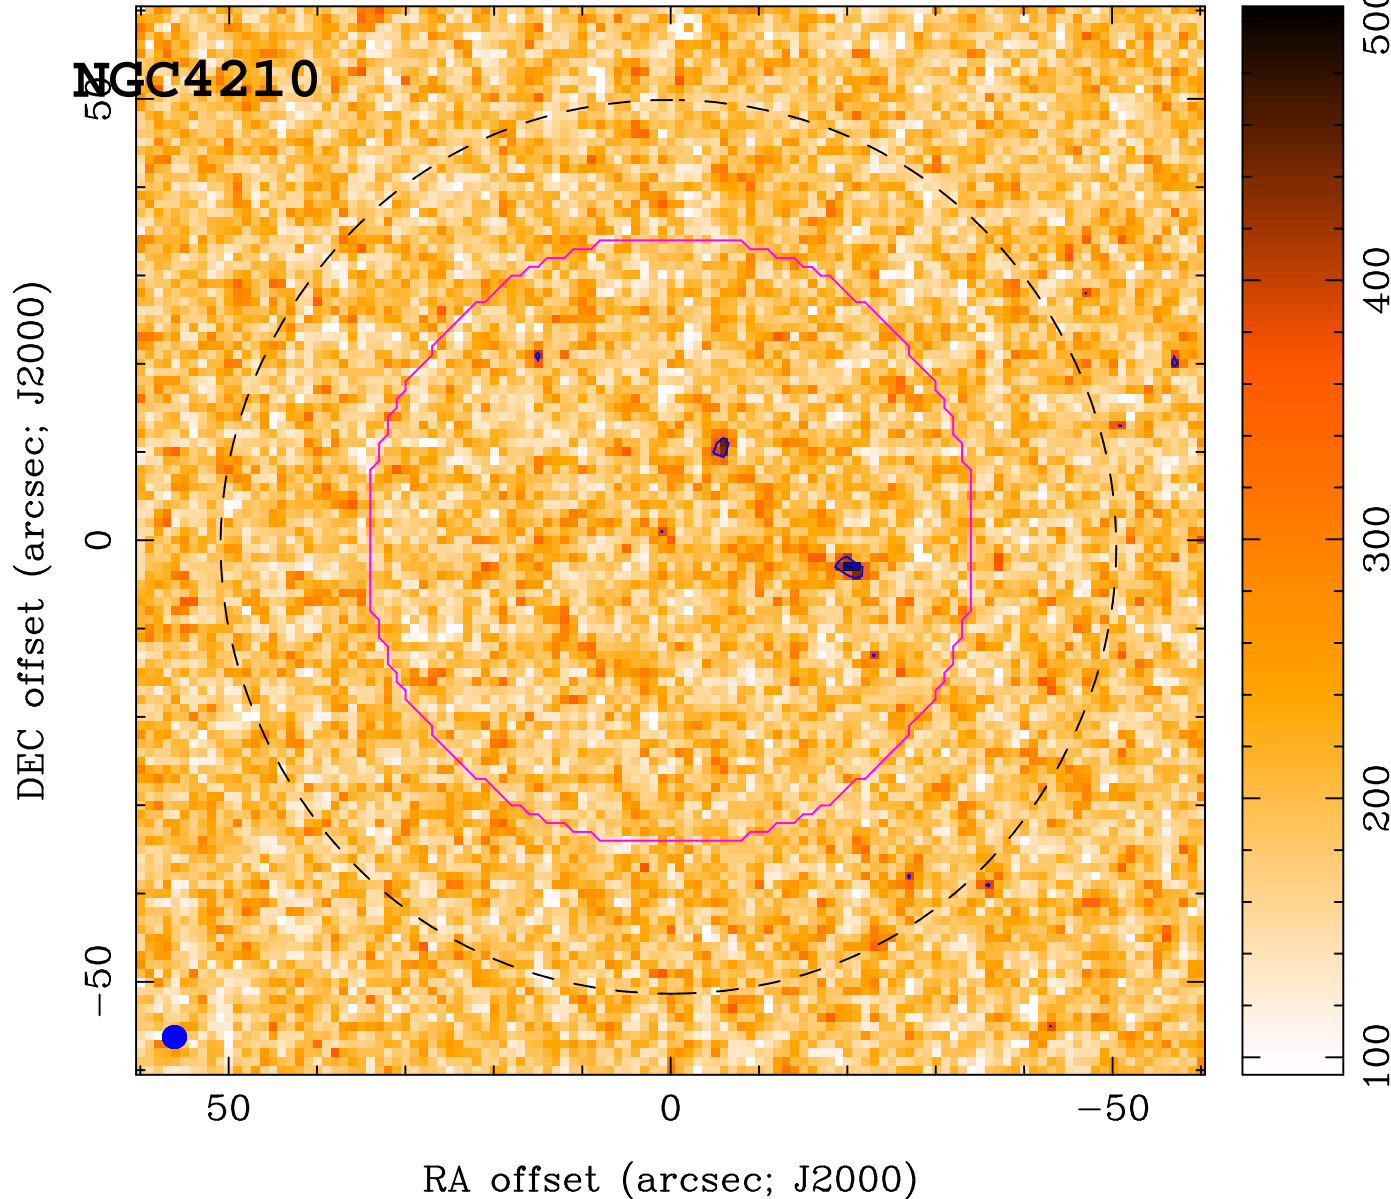

RA, DEC, VRAD = 08:38:24.100, +25:45:17.00, 5.44000E+03 km/s at pixel (155.00, 151.00, 1.00)

Spatial region : 95,91 to 215,211

Pixel map image: NGC2623.co.tpeak (NGC2623) Min/max=22.85/3358 Range = 65.63 to 3358 mK (lin)

Contours : 1

RA, DEC, VRAD = 12:15:15.830, +65:59:07.20, 2.70000E+03 km/s at pixel (155.00, 151.00, 1.00)

Spatial region : 95,91 to 215,211

Pixel map image: NGC4210.co.tpeak (NGC4210) Min/max=55.94/505.8 Range = 93.28 to 505.8 mK (lin)

Contours : 1

RA, DEC, VRAD = 23:44:02.060, +00:30:59.86, 6.62000E+03 km/s at pixel (155.00, 151.00, 1.00)
Spatial region : 95,91 to 215,211
Pixel map image: NGC7738.co.tpeak (NGC7738) Min/max=14.52/819 Range = 23.59 to 819 mK (lin)
Contour image: NGC7738.co.tpeak (NGC7738) Min/max=14.52/819 Contours x 23.59 mK
Contours : 4, 5, 6, 8, 10
Contour image: NGC7738.co.sengain1 (NGC7738) Min/max= 10^{30} / -10^{30} JY/BEAM
Contours : 2
Contour image: NGC7738.co.imgen (NGC7738) Min/max= 10^{30} /7.36 JY/BEAM
Contours : 1

RA, DEC, VRAD = 12:59:39.780, +53:20:28.20, 8.08000E+03 km/s at pixel (155.00, 151.00, 1.00)

Spatial region : 95,91 to 215,211

Pixel map image: UGC08107.co.tpeak (UGC8107) Min/max=23.05/453.8 Range = 35.04 to 453.8 mK (lin)