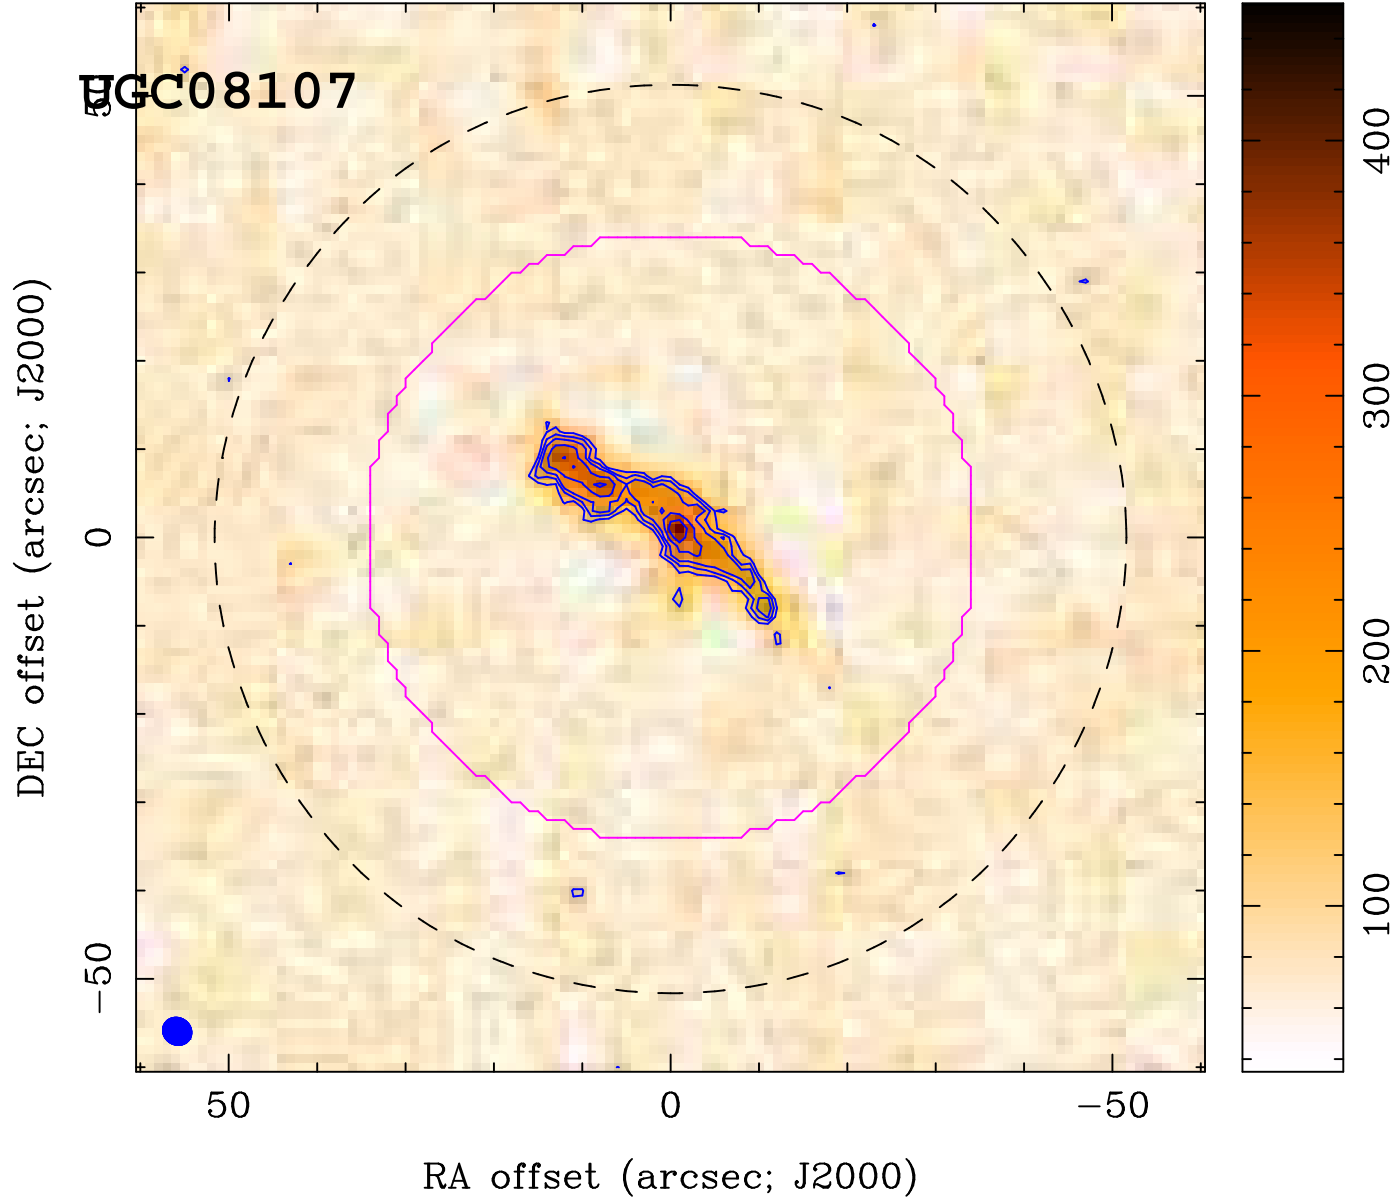

Contours : 1

RA, DEC, VRAD = 12:15:15.830, +65:59:07.20, 2.70000E+03 km/s at pixel (155.00, 151.00, 1.00)

Spatial region : 95,91 to 215,211

Pixel map image: NGC4210.co.tpeak (NGC4210) Min/max=55.94/505.8 Range = 93.28 to 505.8 mK (lin)

Contour image: NGC4210.co.tpeak (NGC4210) Min/max=55.94/505.8 Contours x 93.28 mK

Contours : 4, 5, 6, 8, 10

Contour image: NGC4210.co.sengain1 (NGC4210) Min/max= 10^{30} / -10^{30} JY/BEAM

Contours : 2

Contour image: NGC4210.co.imgen (NGC4210) Min/max= 10^{30} /7.447 JY/BEAM

Contours : 1

RA, DEC, VRAD = 23:44:02.060, +00:30:59.86, 6.62000E+03 km/s at pixel (155.00, 151.00, 1.00)
Spatial region : 95,91 to 215,211
Pixel map image: NGC7738.co.tpeak (NGC7738) Min/max=14.52/819 Range = 23.59 to 819 mK (lin)
Contour image: NGC7738.co.tpeak (NGC7738) Min/max=14.52/819 Contours x 23.59 mK
Contours : 4, 5, 6, 8, 10
Contour image: NGC7738.co.sengain1 (NGC7738) Min/max= 10^{30} / -10^{30} JY/BEAM
Contours : 2
Contour image: NGC7738.co.imgen (NGC7738) Min/max= 10^{30} /7.36 JY/BEAM
Contours : 1

RA, DEC, VRAD = 12:59:39.780, +53:20:28.20, 8.08000E+03 km/s at pixel (155.00, 151.00, 1.00)

Spatial region : 95,91 to 215,211

Pixel map image: UGC08107.co.tpeak (UGC8107) Min/max=23.05/453.8 Range = 35.04 to 453.8 mK (lin)