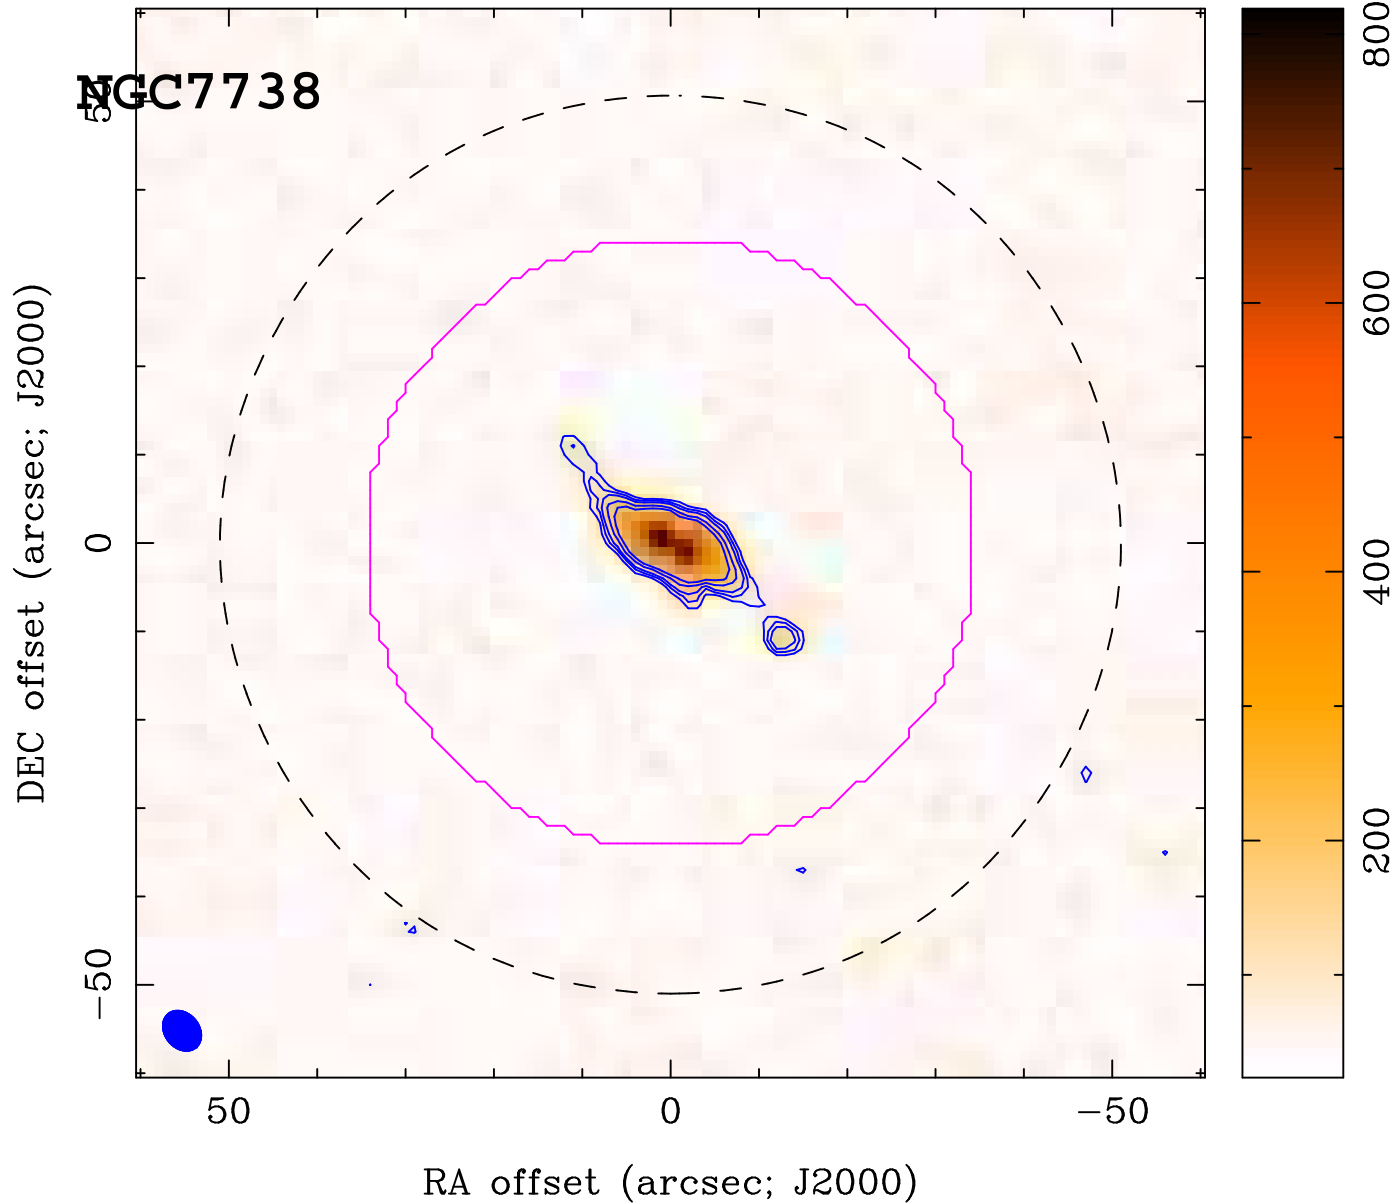

Contours : 1

RA, DEC, VRAD = 12:15:15.830, +65:59:07.20, 2.70000E+03 km/s at pixel (155.00, 151.00, 1.00)

Spatial region : 95,91 to 215,211

Pixel map image: NGC4210.co.tpeak (NGC4210) Min/max=55.94/505.8 Range = 93.28 to 505.8 mK (lin)

Contour image: NGC4210.co.tpeak (NGC4210) Min/max=55.94/505.8 Contours x 93.28 mK

Contours : 4, 5, 6, 8, 10

Contour image: NGC4210.co.sengain1 (NGC4210) Min/max= 10^{30} / -10^{30} JY/BEAM

Contours : 2

Contour image: NGC4210.co.imgen (NGC4210) Min/max= 10^{30} /7.447 JY/BEAM

Contours : 1

RA, DEC, VRAD = 23:44:02.060, +00:30:59.86, 6.62000E+03 km/s at pixel (155.00, 151.00, 1.00)
Spatial region : 95,91 to 215,211
Pixel map image: NGC7738.co.tpeak (NGC7738) Min/max=14.52/819 Range = 23.59 to 819 mK (lin)
Contour image: NGC7738.co.tpeak (NGC7738) Min/max=14.52/819 Contours x 23.59 mK
Contours : 4, 5, 6, 8, 10
Contour image: NGC7738.co.sengain1 (NGC7738) Min/max= 10^{30} / -10^{30} JY/BEAM
Contours : 2
Contour image: NGC7738.co.imgen (NGC7738) Min/max= 10^{30} /7.36 JY/BEAM
Contours : 1

RA, DEC, VRAD = 12:59:39.780, +53:20:28.20, 8.08000E+03 km/s at pixel (155.00, 151.00, 1.00)

Spatial region : 95,91 to 215,211

Pixel map image: UGC08107.co.tpeak (UGC8107) Min/max=23.05/453.8 Range = 35.04 to 453.8 mK (lin)