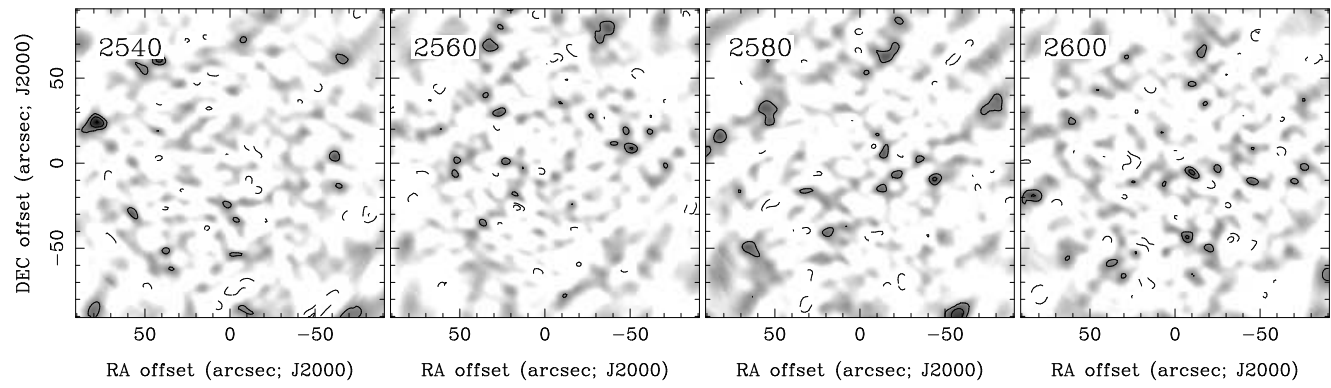

RA, DEC, VRAD = 07:57:13.800, +23:46:03.90, 1.74000E+03 km/s at pixel (132.00, 129.00, 1.00)

Spatial region : 42,39 to 222,219 Spectral inc/bin : 1/1 =20/20 (km/s)

Pixel map image: NGC2481.co.cmnorm (NGC2481) Min/max=-0.1089/0.1079 Range = 0 to 0.1475 JY/BEAM (lin)

Contour image: NGC2481.co.cmnorm (NGC2481) Min/max=-0.1089/0.1079 Contours x 0.03329 JY/BEAM

Contours : -14, -12, -10, -8, -6, -5, -4, -3, -2, 2, 3, 4, 5, 6, 8, 10, 12, 14

RA, DEC, VRAD = 07:57:13.800, +23:46:03.90, 1.74000E+03 km/s at pixel (132.00, 129.00, 1.00)
 Spatial region : 42,39 to 222,219 Spectral inc/bin : 1/1 =20/20 (km/s)
 Pixel map image: NGC2481.co.cmnorm (NGC2481) Min/max=-0.1116/0.1101 Range = 0 to 0.1475 JY/BEAM (lin)
 Contour image: NGC2481.co.cmnorm (NGC2481) Min/max=-0.1116/0.1101 Contours x 0.03329 JY/BEAM
 Contours : -14, -12, -10, -8, -6, -5, -4, -3, -2, 2, 3, 4, 5, 6, 8, 10, 12, 14